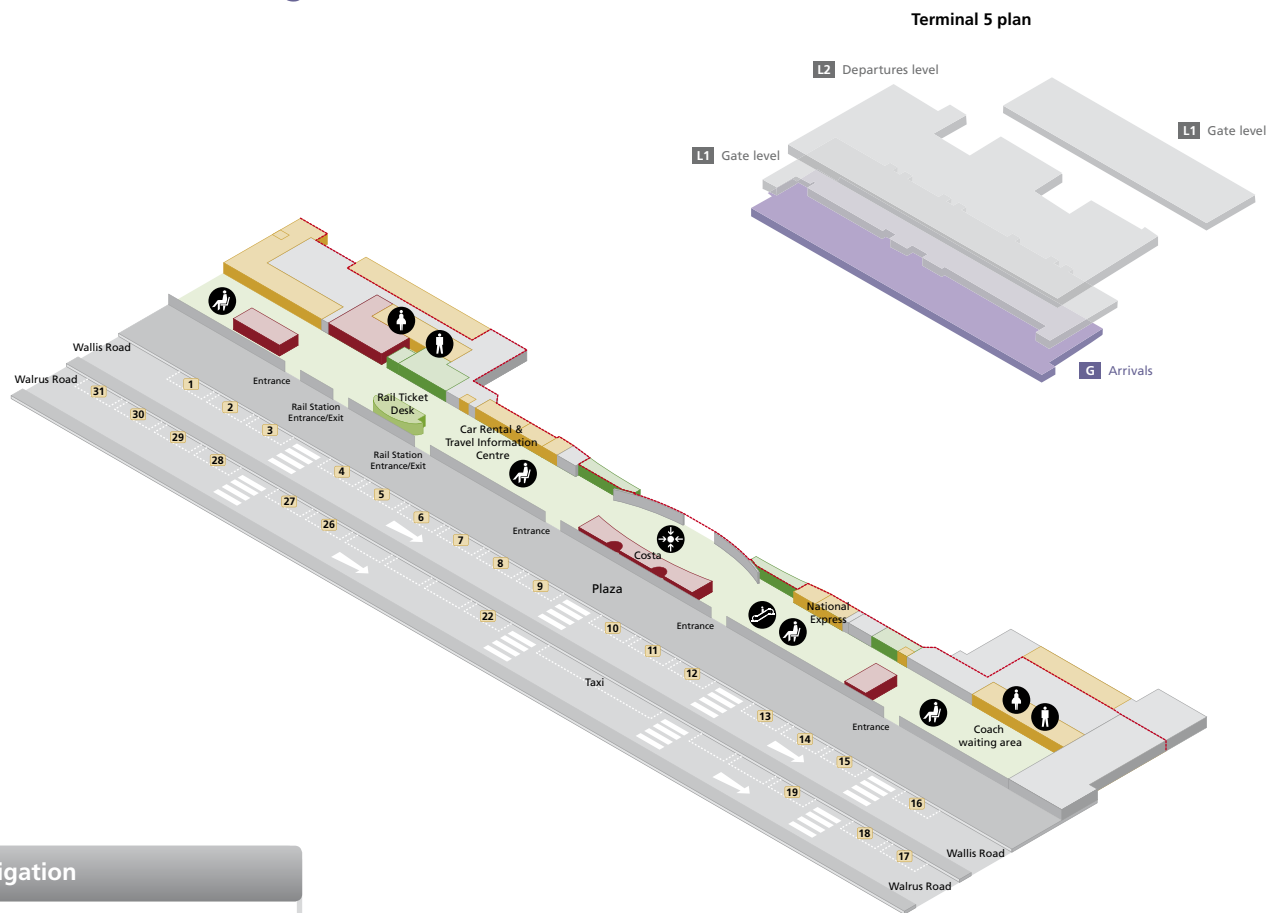

Terminal 5

Arrivals (ground level)

Shopping

Leisure Link	5	17	World Duty Free	11
WHSmith	6			

Services

British Airways baggage and customer service desk	14	National Express	16
British Hotel Reservation Centre (BHRC)	9	Rail ticket desk	21
Shop and Collect pick-up point	9	Thomas Cook	13 15
Car rental and Travel Information Centre	8	Thomas Cook - ATM	18
Left luggage	2	Travelex	10 12
		Travelex - ATM	1 7

Food and drink

Costa	20	Krispy Kreme	19
Giraffe Juice	3	M&S Simply Food	4

- Baggage reclaim
- Security control
- Public areas
- Escalator
- Passport control
- Passenger areas
- Lift
- Toilet men
- Before/After Security
- Meeting point
- Toilet woman
- Passenger lounge/Seating area

Navigation

Departures level	1
Gate level	2
Gates 32-48	3
Arrivals (ground level)	4
Onward travel - Arrivals (ground level)	5

Terminal 5

Onward travel – Arrivals (ground level)

Bus and coach stop allocation

- Escalator
- Meeting point
- Seating area
- Toilet men
- Toilet woman
- Public areas
- Before/After Security

Navigation

Departures level	1
Gate level	2
Gates 32-48	3
Arrivals (ground level)	4
Onward travel – Arrivals (ground level)	5