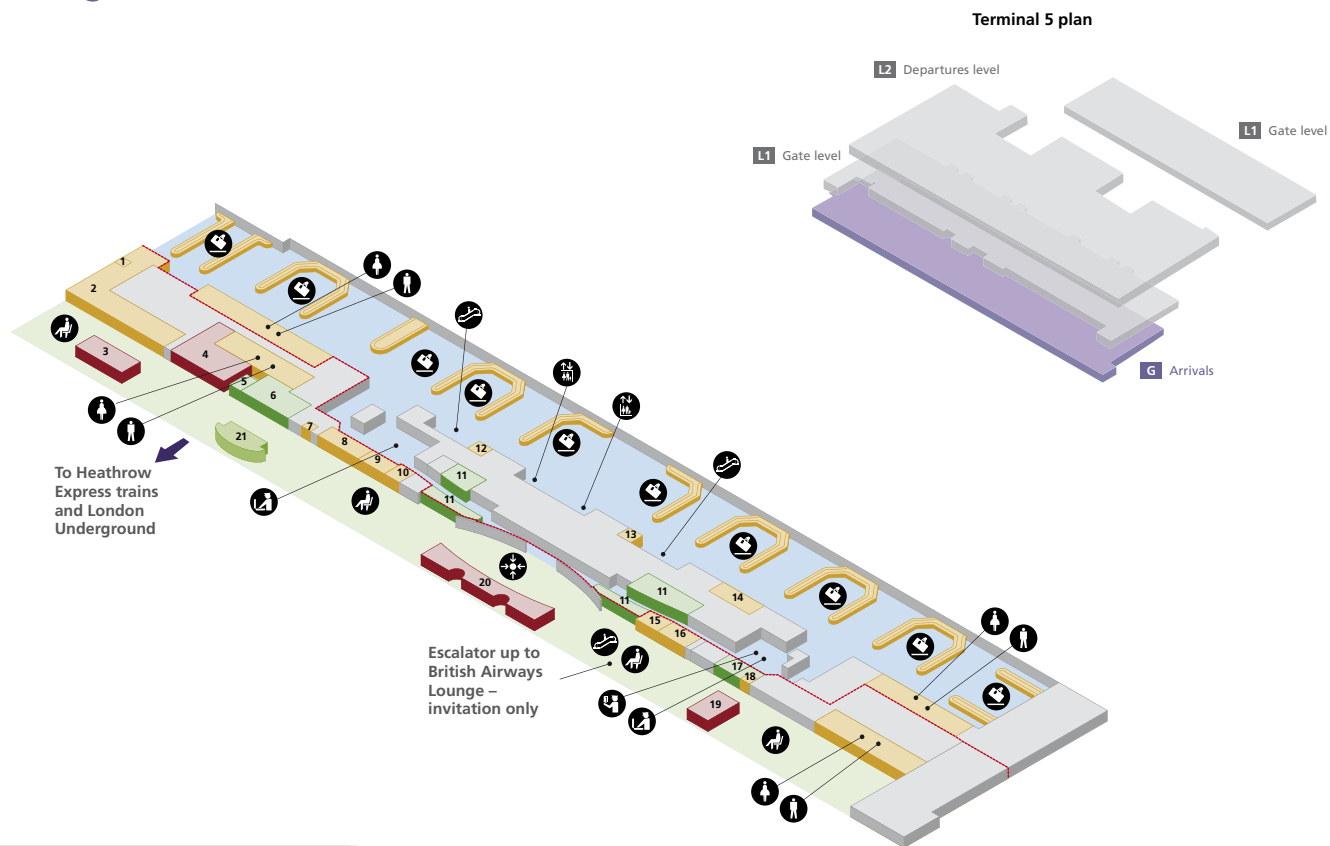

- Escalator
- Lift
- Passenger lounge/Seating area
- Steps
- Toilet men
- Toilet women
- Passenger areas

Navigation

Departures level	1
Gate level	2
Gates 32-48	3
Arrivals (ground level)	4
Onward travel – Arrivals (ground level)	5

Terminal 5

Gates 32-48

Terminal 5 plan

Shopping

Be Relax	3	Dixons Travel	6
Boots	11	Harrods	4
Collection	8	WHSmith	5
David Clulow	10	World Duty Free	7

Services

Internet	13	Travelex	9
Thomas Cook	2		

Food and drink

Apostrophe	1	J D Wetherspoon	14
------------	---	-----------------	----

- Escalator
- Lift
- Passenger lounge/Seating area
- Steps
- Toilet men
- Toilet women
- Passenger areas

Navigation

Departures level	1
Gate level	2
Gates 32-48	3
Arrivals (ground level)	4
Onward travel - Arrivals (ground level)	5

Terminal 5

Arrivals (ground level)

Shopping

Leisure Link	5	17	World Duty Free	11
WHSmith	6			

Services

British Airways baggage and customer service desk	14	National Express	16
British Hotel Reservation Centre (BHRC)	9	Rail ticket desk	21
Shop and Collect pick-up point	9	Thomas Cook	13 15
Car rental and Travel Information Centre	8	Thomas Cook - ATM	18
Left luggage	2	Travelex	10 12
		Travelex - ATM	1 7