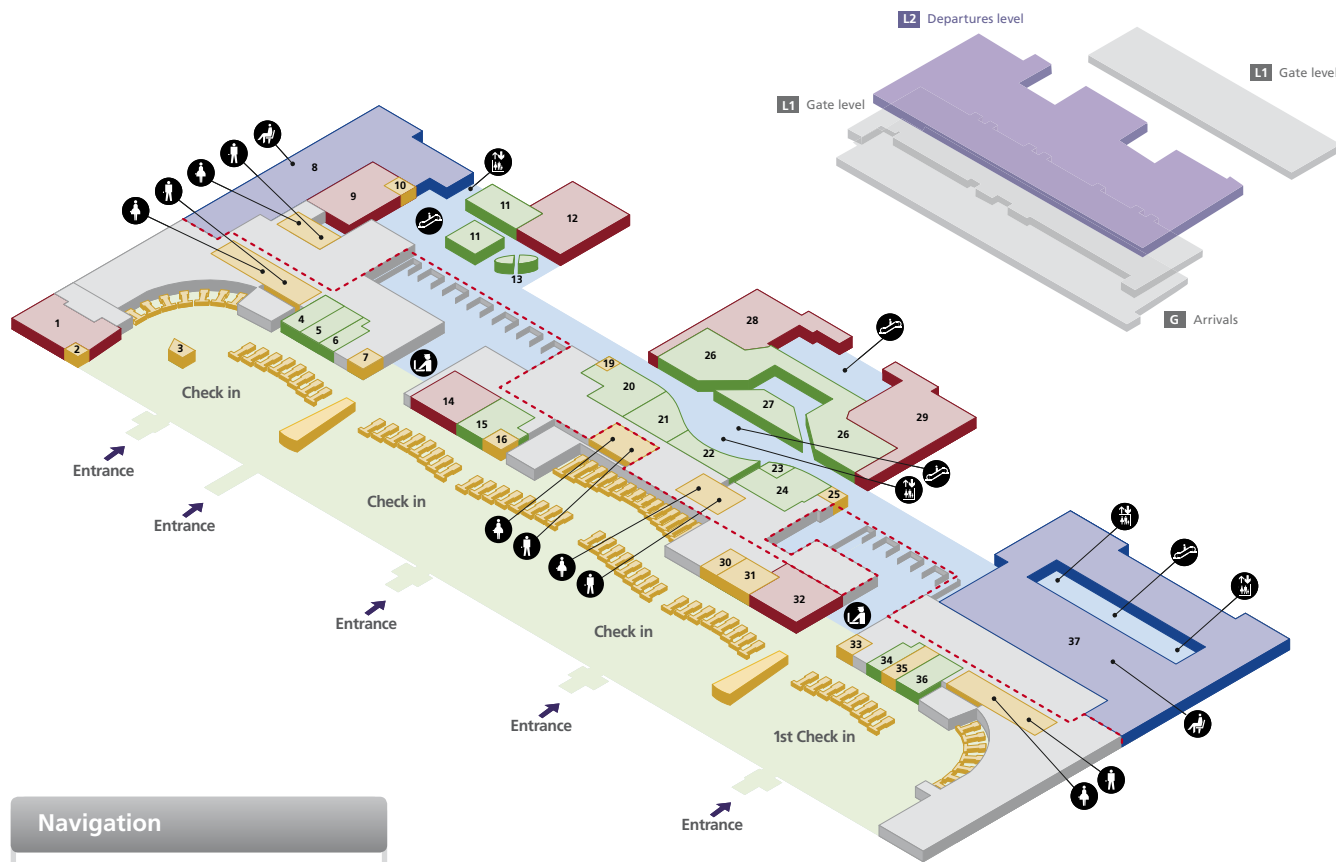

Heathrow Airport

Overview

Navigation

Departures level	1
Gate level	2
Gates 32-48	3
Arrivals (ground level)	4
Onward travel – Arrivals (ground level)	5

Terminal 5

Departures level

Terminal 5 plan

Shopping

- Escalator
- Lift
- Passenger lounge/Seating area
- Security/Passport Control
- Toilet men
- Toilet women
- Public areas
- Passenger areas
- Before/After Security

Navigation

Departures level	1
Gate level	2
Gates 32-48	3
Arrivals (ground level)	4
Onward travel – Arrivals (ground level)	5

Terminal 5

Arrivals (ground level)

Shopping

Leisure Link	5	17	World Duty Free	11
WHSmith	6			

Services

British Airways baggage and customer service desk	14	National Express	16
British Hotel Reservation Centre (BHRC)	9	Rail ticket desk	21
Shop and Collect pick-up point	9	Thomas Cook	13 15
Car rental and Travel Information Centre	8	Thomas Cook - ATM	18
Left luggage	2	Travelex	10 12
		Travelex - ATM	1 7

Navigation

Departures level	1
Gate level	2
Gates 32-48	3
Arrivals (ground level)	4
Onward travel - Arrivals (ground level)	5

Terminal 5

Onward travel – Arrivals (ground level)

Bus and coach stop allocation