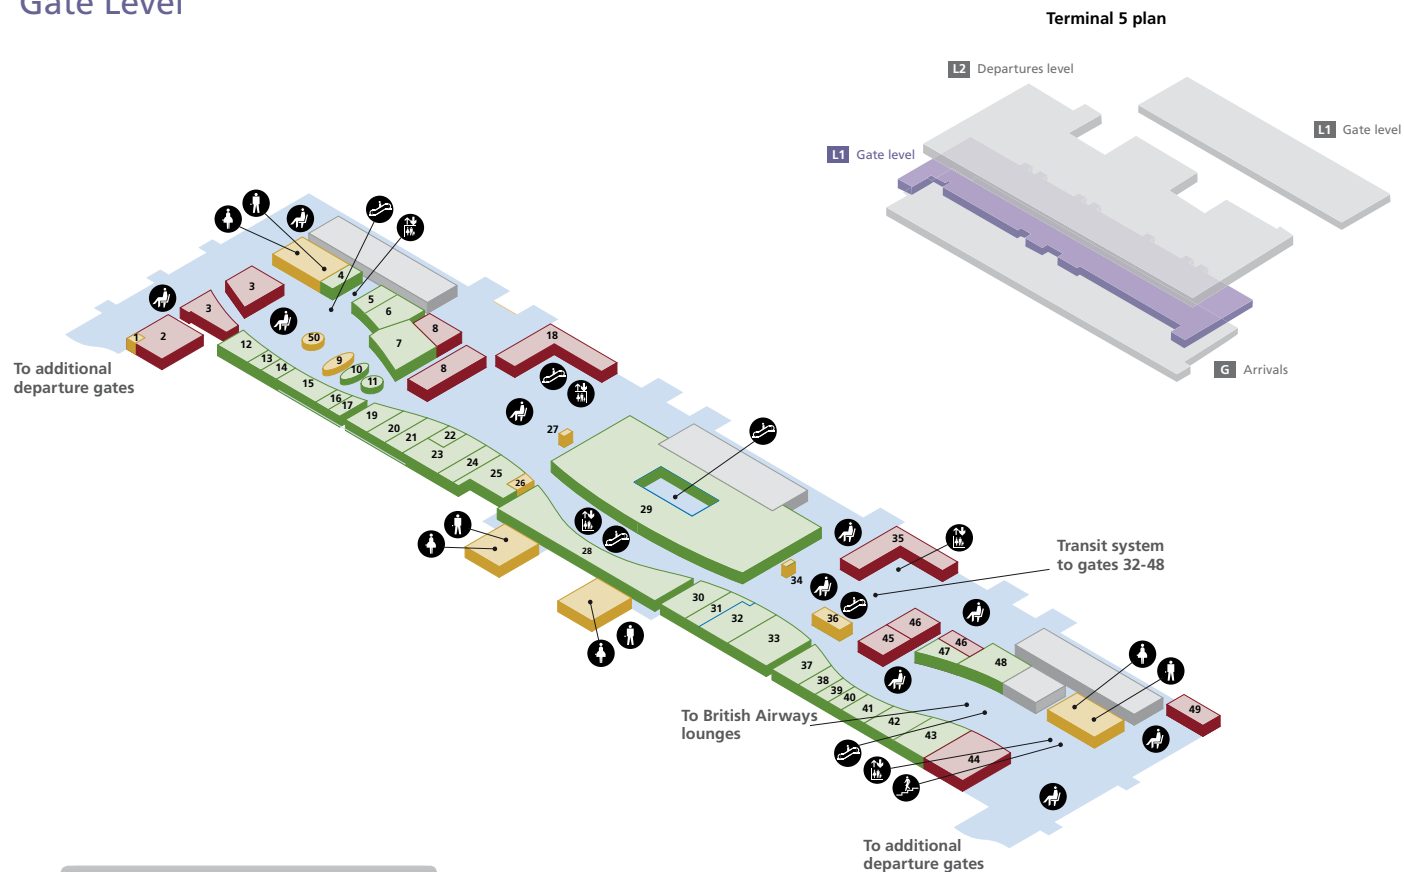

Heathrow Airport

Overview

Navigation

Departures level	1
Gate level	2
Gates 32-48	3
Arrivals (ground level)	4
Onward travel – Arrivals (ground level)	5

Terminal 5

Departures level

Terminal 5 plan

Shopping

- Escalator
- Lift
- Passenger lounge/Seating area
- Security/Passport Control
- Toilet men
- Toilet women
- Public areas
- Passenger areas
- Before/After Security

Navigation

Departures level	1
Gate level	2
Gates 32-48	3
Arrivals (ground level)	4
Onward travel – Arrivals (ground level)	5

Terminal 5

Gate Level

Shopping

Accessorize	5	Prada	33
Bvlgari	39	Reiss	23
Caviar House & Prunier	47	Rolling Luggage	14
Chocolate Box	4	Smythson	40
Coach	38	Sunglass Hut	22
Dior	31	Ted Baker	20
Glorious Britain	12	The Pen Shop	10
Gucci	32	Thomas Pink	15
Harrods	42	Tie Rack	13
JD	19	Tiffany & Co.	37
Kurt Geiger	21	WHSmith	6 48
Links of London	16	WHSmith Books	24
Mappin & Webb	30	World Duty Free	28
Montblanc	11	World Duty Free (inc. World of Whiskies & Cigar House)	29
Mulberry	17	World Duty Free Express	7
Nokia	41		
Paul Smith 'Globe'	43		
PC World/Apple	25		

- Escalator
- Lift
- Passenger lounge/Seating area
- Steps
- Toilet men
- Toilet women
- Passenger areas

Navigation

Departures level	1
Gate level	2
Gates 32-48	3
Arrivals (ground level)	4
Onward travel – Arrivals (ground level)	5