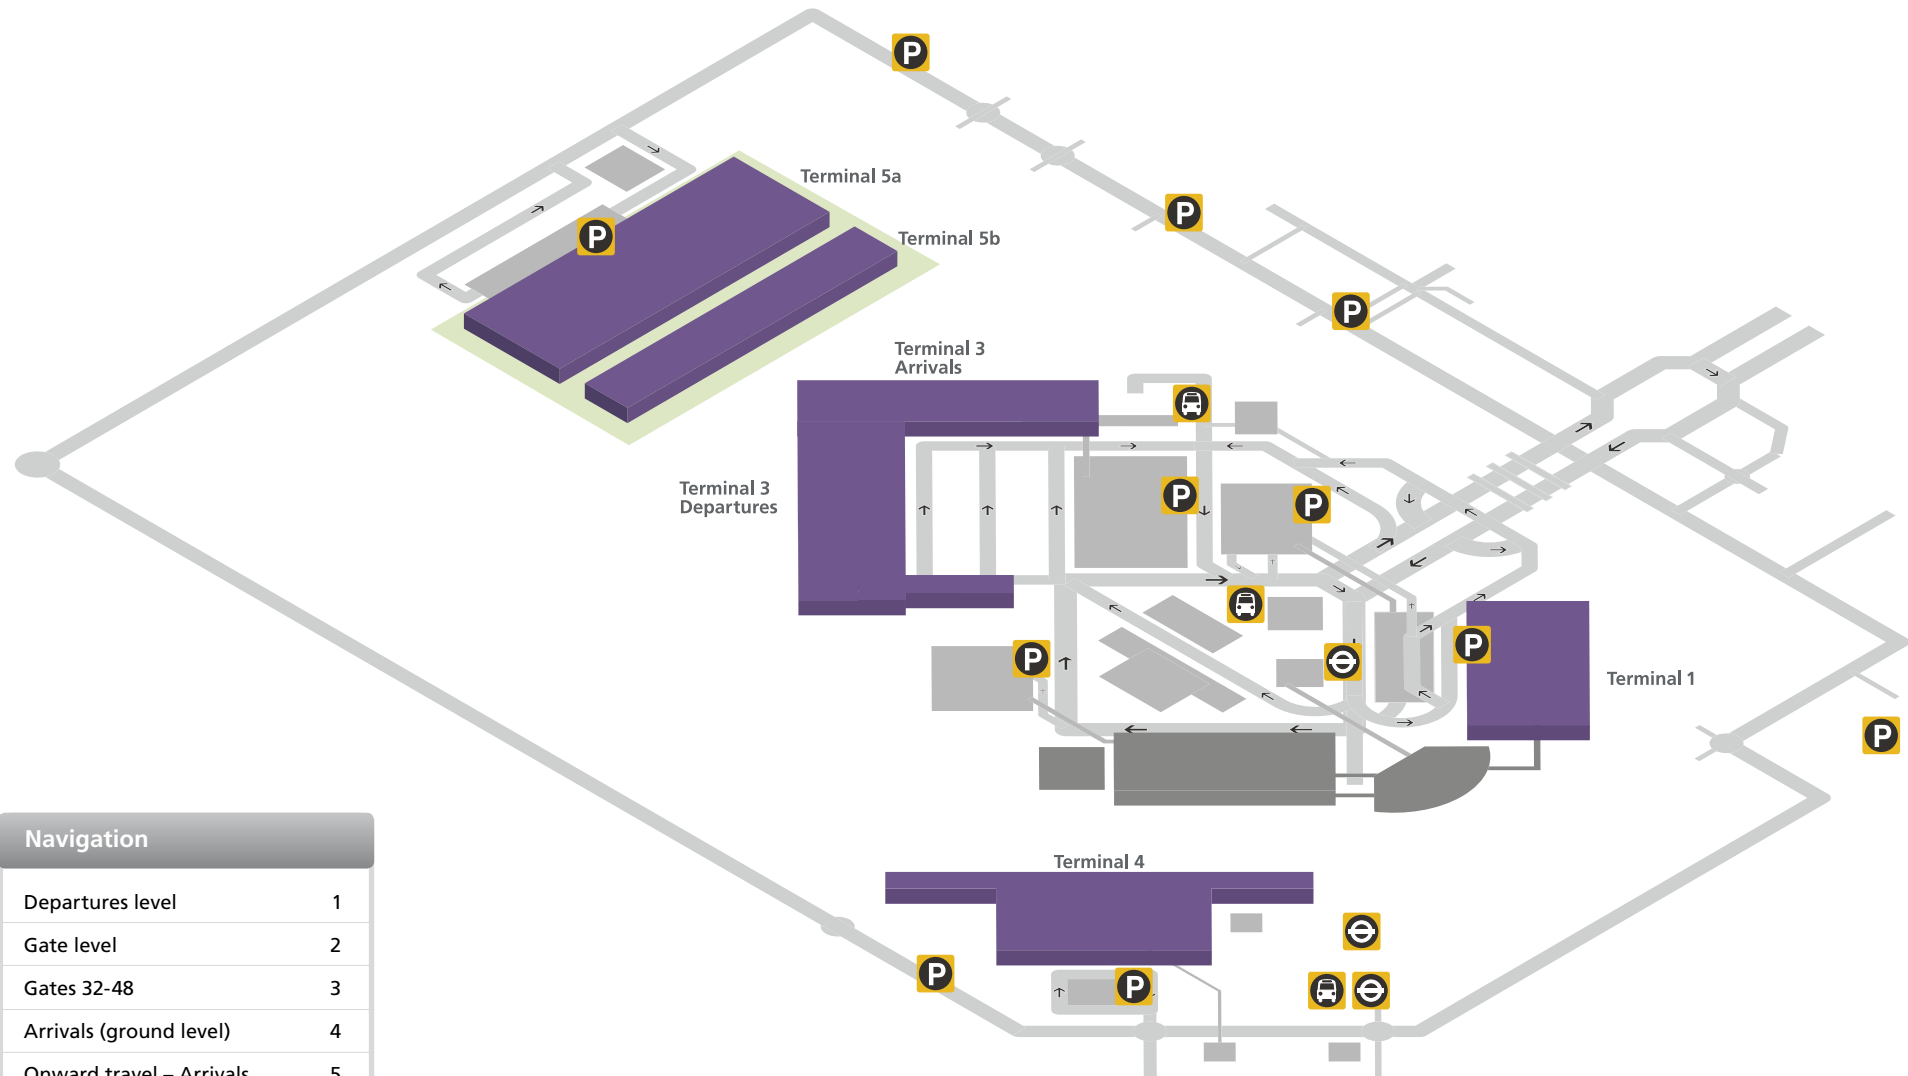

Heathrow Airport

Overview

Navigation

Departures level	1
Gate level	2
Gates 32-48	3
Arrivals (ground level)	4
Onward travel – Arrivals (ground level)	5

Terminal 5

Departures level

Terminal 5 plan

Shopping

- Escalator
- Lift
- Passenger lounge/Seating area
- Security/Passport Control
- Toilet men
- Toilet women
- Public areas
- Passenger areas
- Before/After Security

Navigation

Departures level	1
Gate level	2
Gates 32-48	3
Arrivals (ground level)	4
Onward travel – Arrivals (ground level)	5

Terminal 5

Gates 32-48

Terminal 5 plan

Shopping

Be Relax	3	Dixons Travel	6
Boots	11	Harrods	4
Collection	8	WHSmith	5
David Clulow	10	World Duty Free	7

Services

Internet	13	Travelex	9
Thomas Cook	2		

Food and drink

Terminal 5

Arrivals (ground level)

Shopping

Leisure Link	5	17	World Duty Free	11
WHSmith	6			

Services

British Airways baggage and customer service desk	14	National Express	16
British Hotel Reservation Centre (BHRC)	9	Rail ticket desk	21
Shop and Collect pick-up point	9	Thomas Cook	13 15
Car rental and Travel Information Centre	8	Thomas Cook - ATM	18
Left luggage	2	Travelex	10 12
		Travelex - ATM	1 7