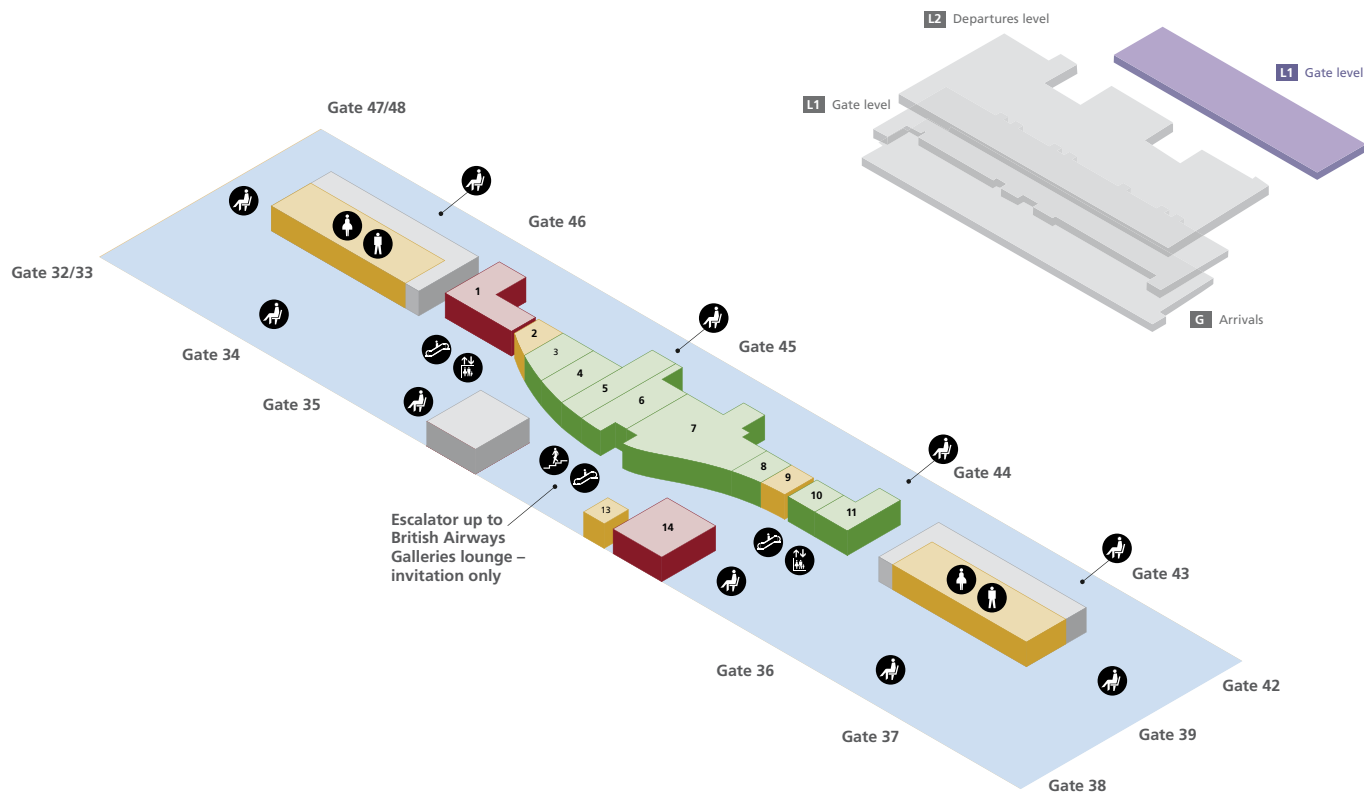

Heathrow Airport

Overview

Navigation

Departures level	1
Gate level	2
Gates 32-48	3
Arrivals (ground level)	4
Onward travel – Arrivals (ground level)	5

Terminal 5

Departures level

Terminal 5 plan

Shopping

- Escalator
- Lift
- Passenger lounge/Seating area
- Steps
- Toilet men
- Toilet women
- Passenger areas

Navigation

Departures level	1
Gate level	2
Gates 32-48	3
Arrivals (ground level)	4
Onward travel – Arrivals (ground level)	5

Terminal 5

Gates 32-48

Terminal 5 plan

Shopping

Be Relax	3	Dixons Travel	6
Boots	11	Harrods	4
Collection	8	WHSmith	5
David Clulow	10	World Duty Free	7

Services

Internet	13	Travelex	9
Thomas Cook	2		

Food and drink

Apostrophe	1	J D Wetherspoon	14
------------	---	-----------------	----

- Escalator
- Lift
- Passenger lounge/Seating area
- Steps
- Toilet men
- Toilet women
- Passenger areas

Navigation

Departures level	1
Gate level	2
Gates 32-48	3
Arrivals (ground level)	4
Onward travel - Arrivals (ground level)	5